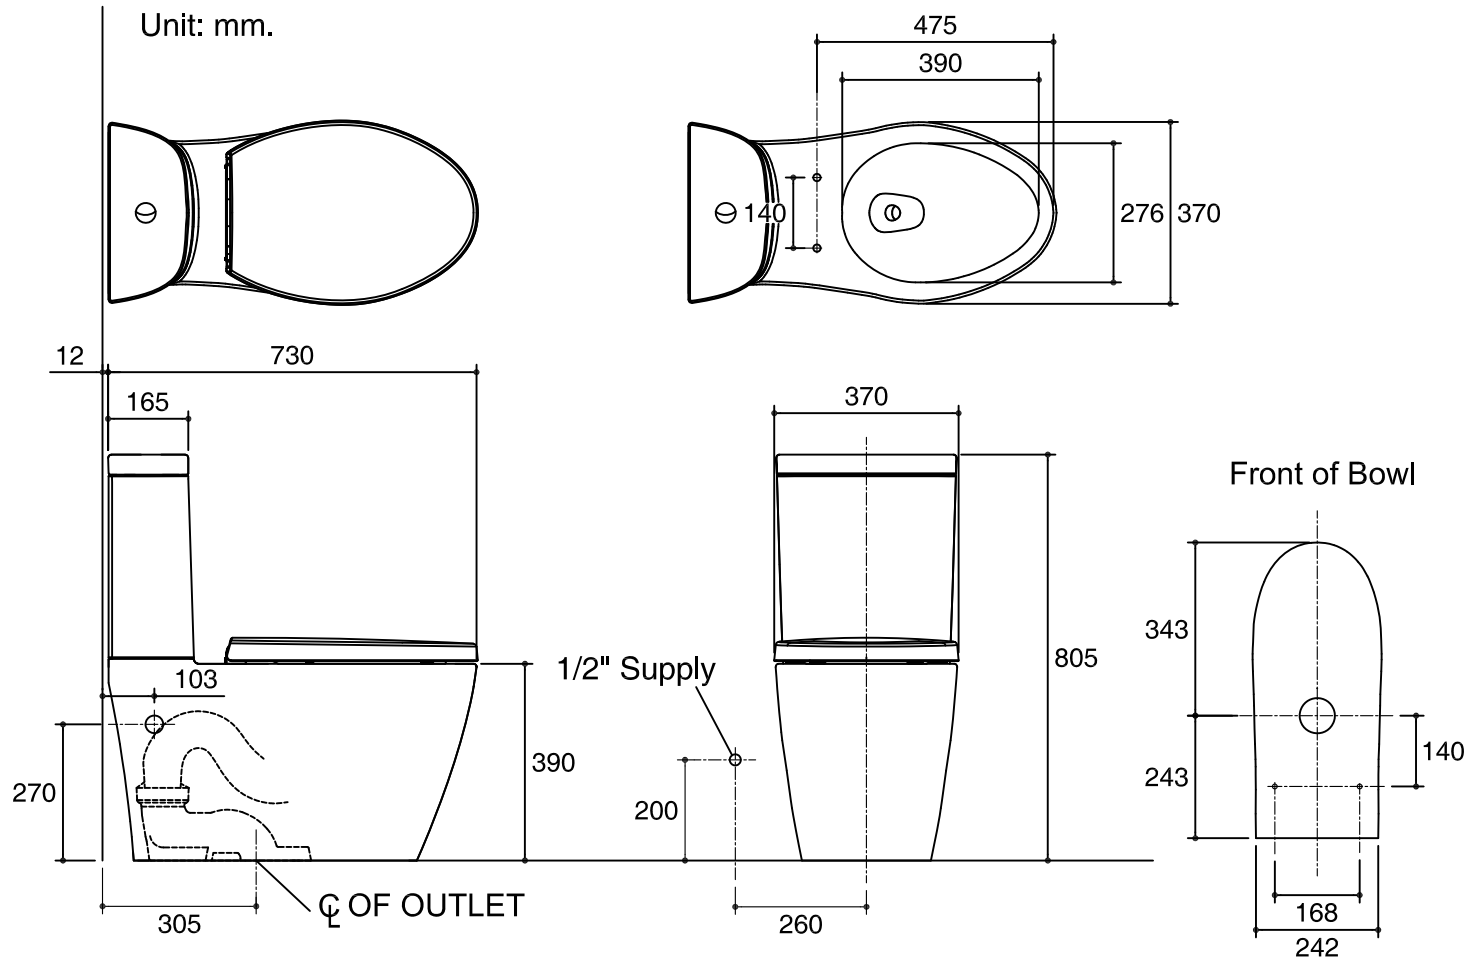

Dimensions are approximate.

Unit: mm.

| | |
|-------------|--------------|
| SKU | K-75921X-S-0 |
| Name | KARESS C5 |
| Description | 2PC TOILET |

KOHLER

* The recommended dimension for installation can be adjusted according to user preferences and layout.